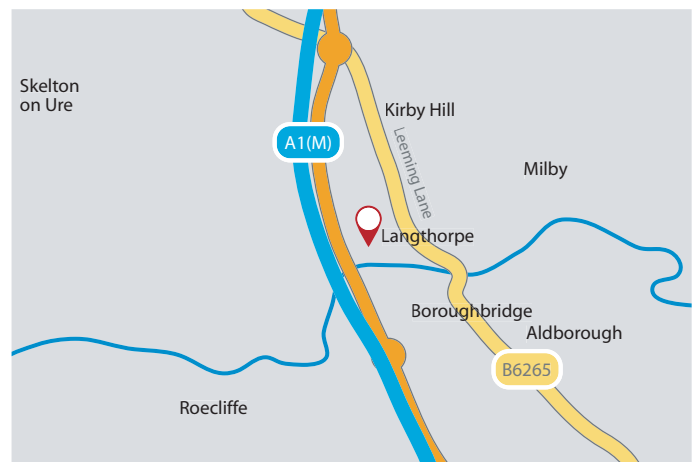

Holiday Parks:

The Old Hall Holiday Park,

Langthorpe, Boroughbridge, York, YO51 9BZ.
 Telephone: 01423 322130. Facsimile: 01423 324552
 Email: oldhall@yhlparks.co.uk
 Web: www.yhpcparks.co.uk/old-hall/

York House Holiday Park,